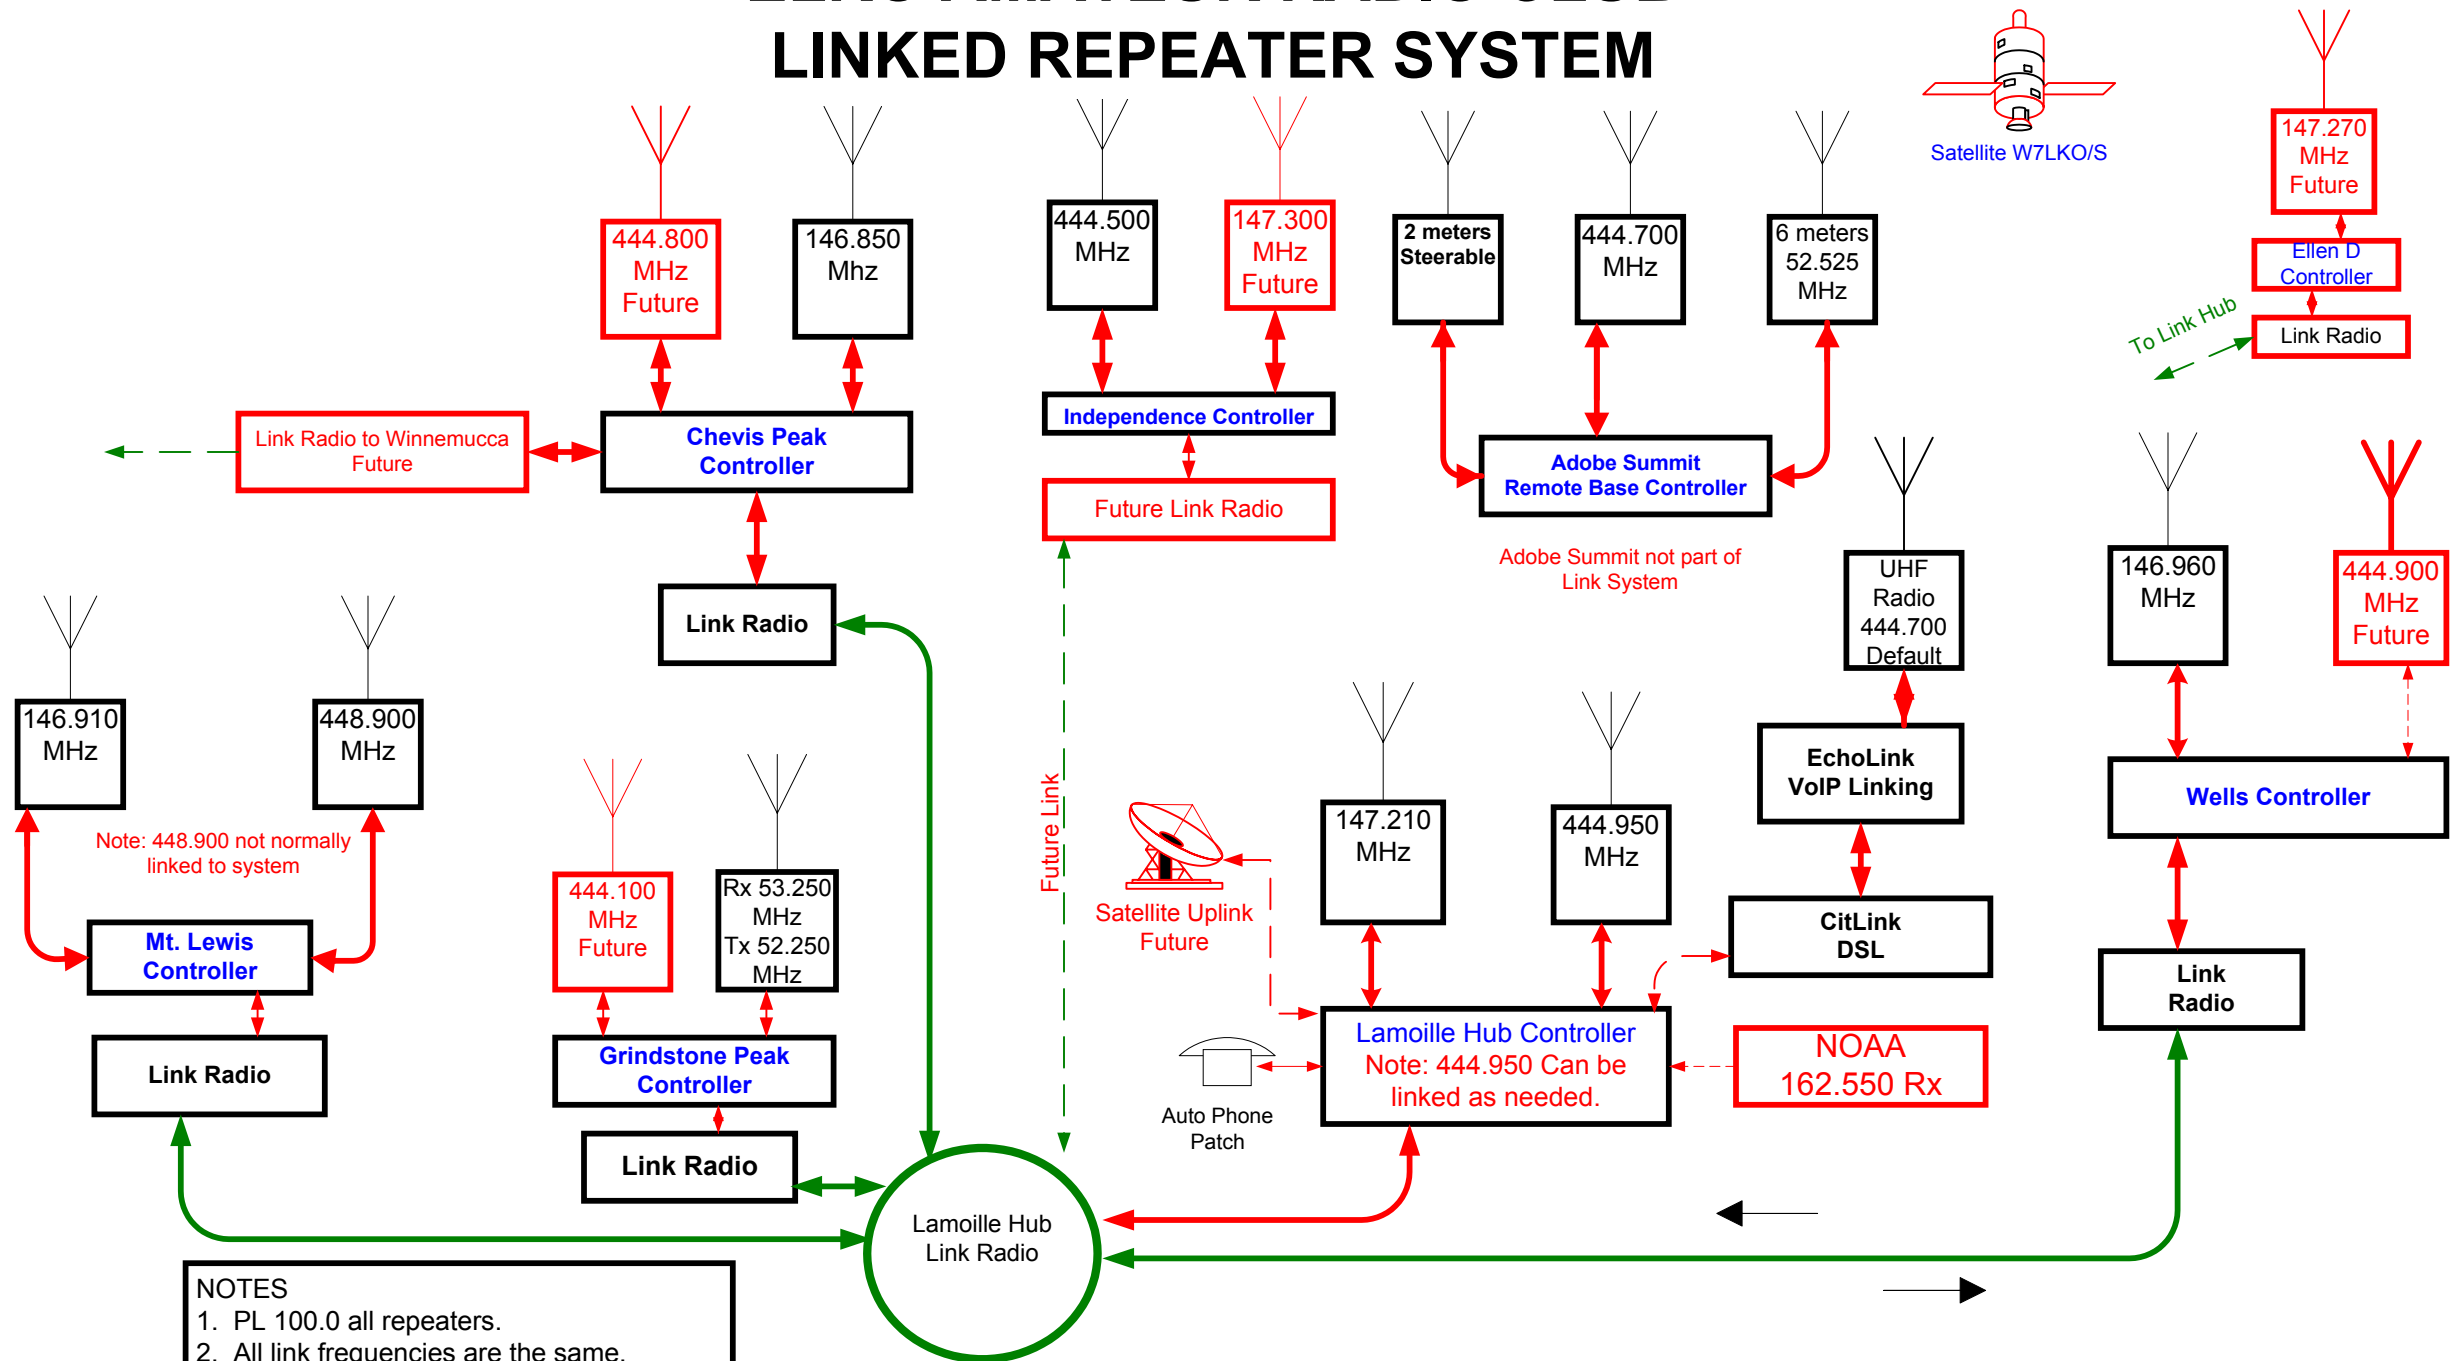

ELKO AMATEUR RADIO CLUB LINKED REPEATER SYSTEM

NOTES

1. PL 100.0 all repeaters.
2. All link frequencies are the same.
3. **Red Line** is Hard Wire Link.
4. **Green Line** is R.F. Link